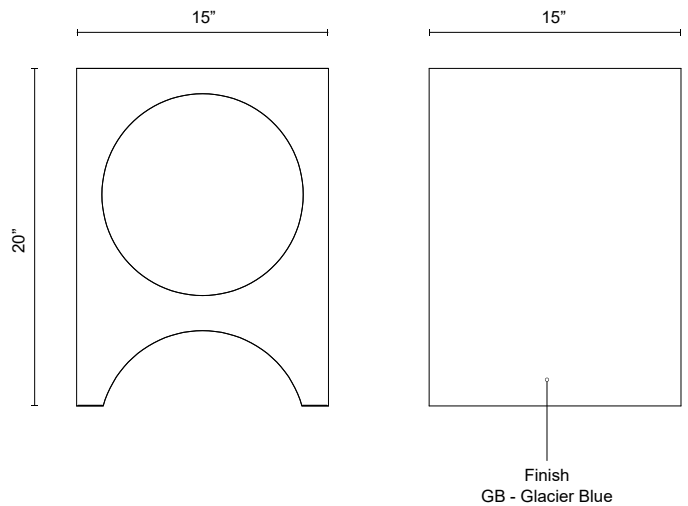

**LUNAR**  
**TL81020**  
**TABLE LAMPS**

PROJECT

TL81020-GB  
 Glacier Blue

**SPECIFICATION DETAILS**

<b>Fixture Dimensions</b>	L15" x W15" x H20"
<b>Light Source</b>	LED
<b>Wattage</b>	82W
<b>Total Lumens</b>	5710lm
<b>Delivered Lumens</b>	GB-2350lm*
<b>Voltage</b>	120V
<b>Color Temperature</b>	2700K
<b>CRI (Ra)</b>	90CRI
<b>Optional Color Temps</b>	2700K - 5000K Available, Minimum Order Quantities Apply
<b>LED Rated Life</b>	50,000 hours
<b>Dimming</b>	Non Dimming, ON/OFF Switch Only
<b>Diffuser Details</b>	Frosted Acrylic Lens
<b>Wire Length</b>	72" Max
<b>Location</b>	Dry
<b>Illumination Direction</b>	Omni-directional
<b>Material</b>	Steel + Acrylic
<b>Paint Finish</b>	GB

- Design by Curves by Sean Brown
- Versatile end table/floor lamp design
- Integrated LED, no need for bulbs
- 72' white cord included

**KUZCO**

CANADA: 19054 28TH AVENUE - SURREY, BC V3Z 6M3  
 USA: 3035 E. LONE MOUNTAIN ROAD - LAS VEGAS, NV 89081